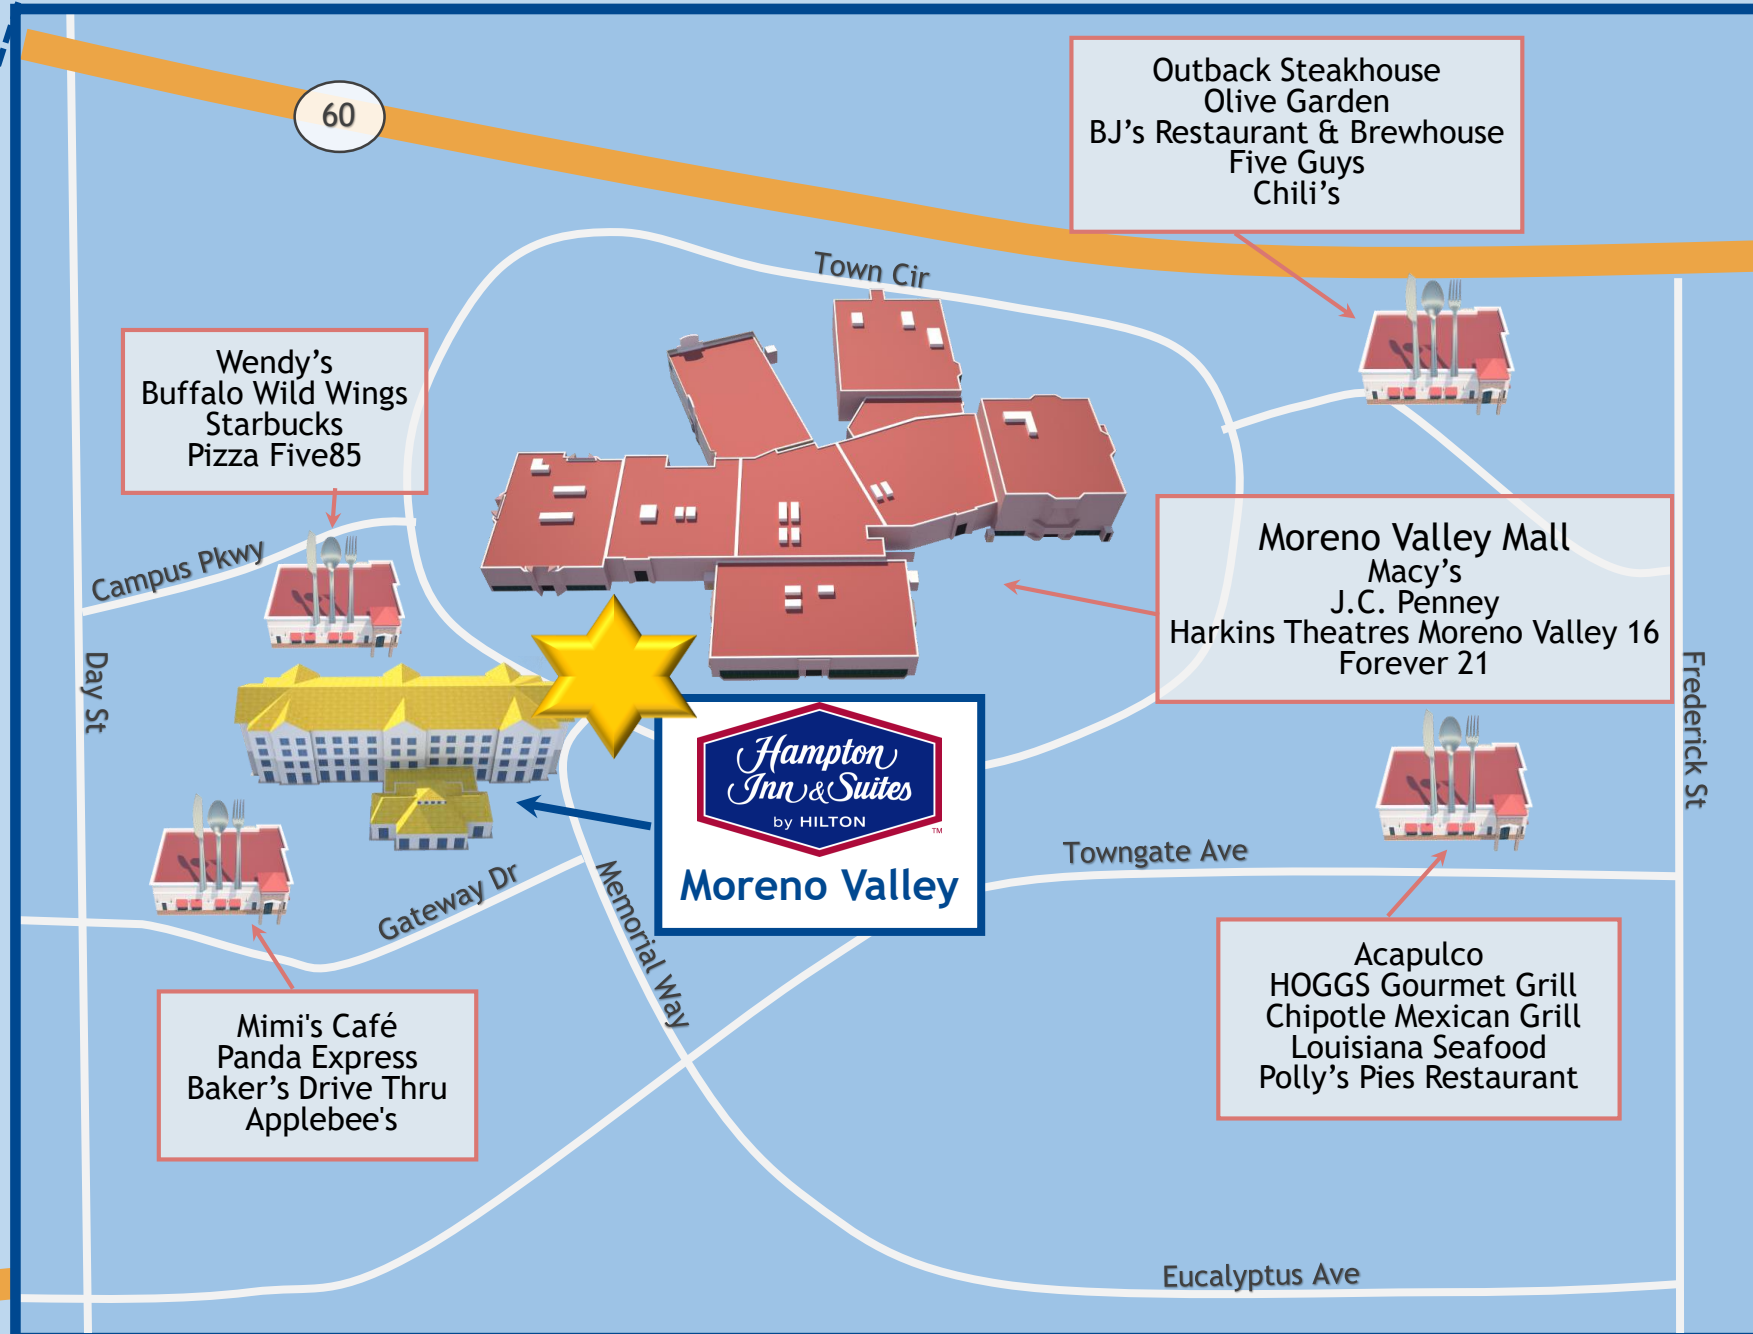

The Cove Waterpark

Riverside Convention Center

University of California, Riverside

Box Springs Mountain Reserve / Park

Santa Ana River

Riverside

Riverside Metropolitan Museum
Riverside Art Museum
Mount Rubidoux Park
Fox Performing Arts Center

Sycamore Canyon Wilderness Park

Castle Park Amusement Park

Moreno Valley

Outback Steakhouse
Olive Garden
BJ's Restaurant & Brewhouse
Five Guys
Chili's

Wendy's
Buffalo Wild Wings
Starbucks
Pizza Five85

Moreno Valley Mall
Macy's
J.C. Penney
Harkins Theatres Moreno Valley 16
Forever 21

Mimi's Café
Panda Express
Baker's Drive Thru
Applebee's

Acapulco
HOGGS Gourmet Grill
Chipotle Mexican Grill
Louisiana Seafood
Polly's Pies Restaurant

Riverside National Cemetery

March Air Reserve Base/
March Field Air Museum

Moreno Valley Ranch Golf Club

Lake Perris State Recreation Area

Ben Clark Training Center (BCTC)

Big League Dreams - Perris
6.2 miles

Skydive Perris
6.2 miles

Perris Auto Speedway

Apex Kart Racing

Perris Reservoir