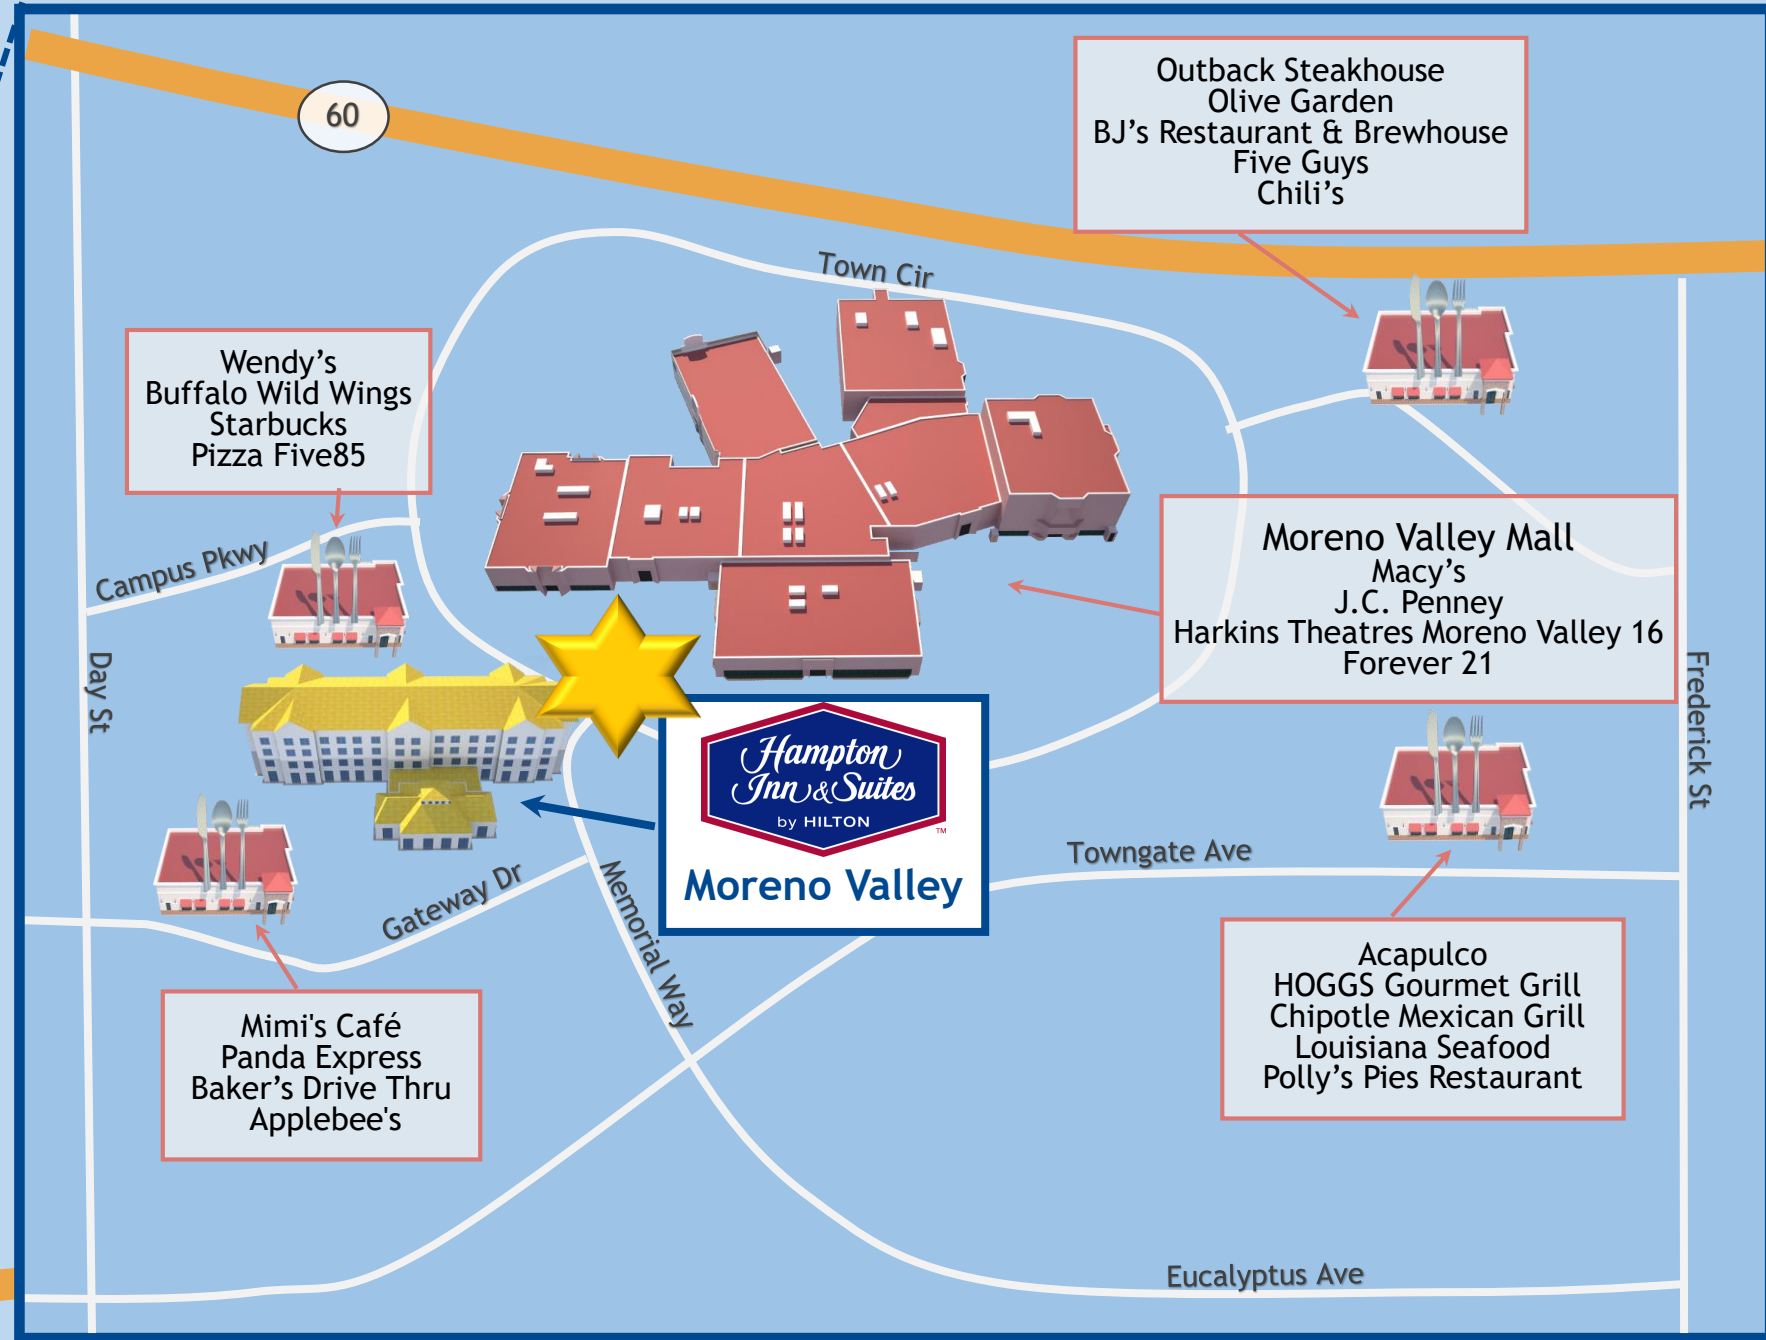

The Cove Waterpark

Riverside Convention Center

University of California, Riverside

Box Springs Mountain Reserve / Park

Santa Ana River

Riverside

Riverside Aquatics Complex

Riverside Metropolitan Museum
Riverside Art Museum
Mount Rubidoux Park
Fox Performing Arts Center

Sycamore Canyon Wilderness Park

Box Springs Rd

Pidgeon Pass Rd

Moreno Valley

91

Castle Park Amusement Park

215

Cactus Ave

Moreno Valley Ranch Golf Club

March Air Reserve Base/
March Field Air Museum

Riverside National Cemetery

Van Buren Blvd

Ben Clark Training Center (BCTC)

Lake Perris State Recreation Area

Perris Blvd

Big League Dreams - Perris
6.2 miles

Skydive Perris
6.2 miles

Perris Auto Speedway

Apex Kart Racing

Perris Reservoir

Moreno Valley
12611 Memorial Way
Moreno Valley, CA 92553
(951) 571-7788